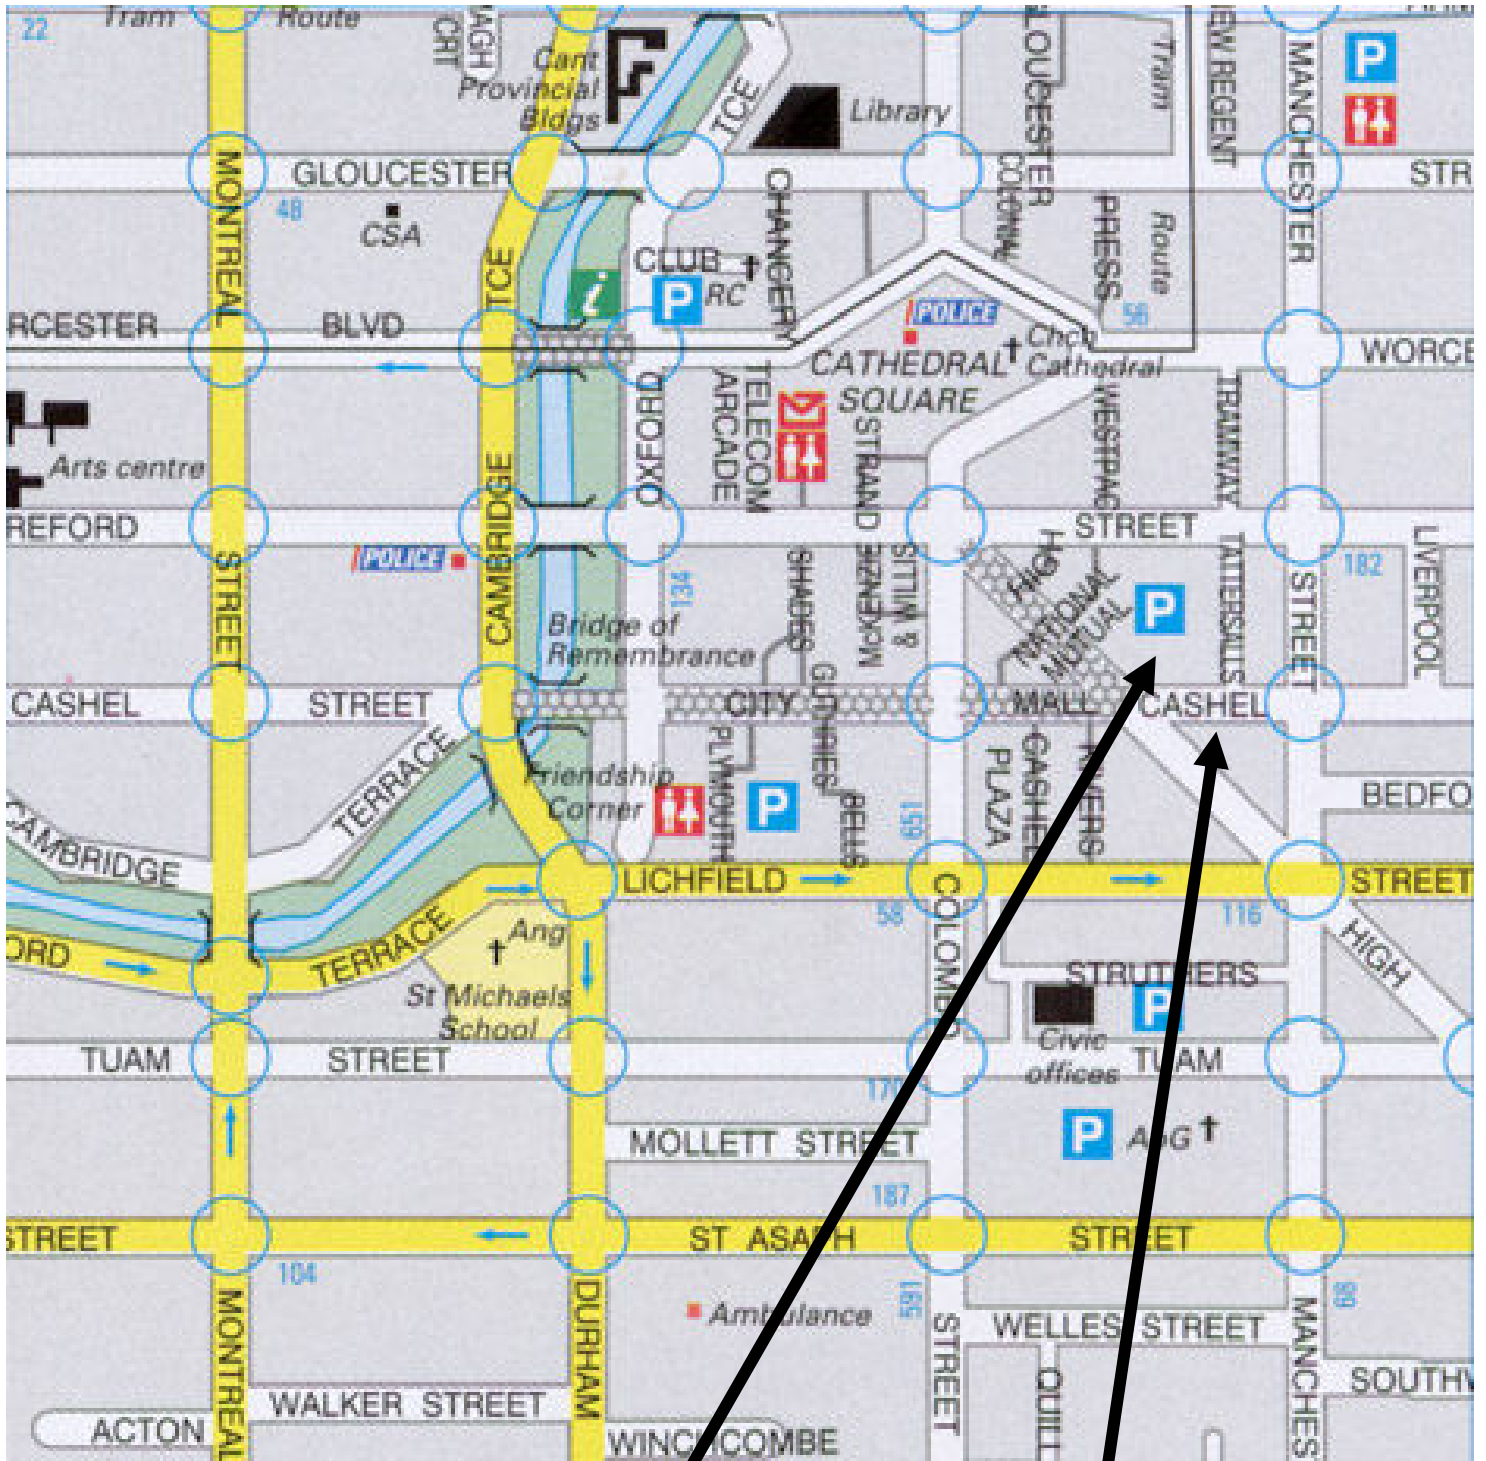

compass

www.compass.ac.nz

Location Map for the Holiday Inn City Centre

Cnr of Cashel and High Streets, CHRISTCHURCH

**Closest Car Park
Enter off Cashel Street**

Holiday Inn City Centre